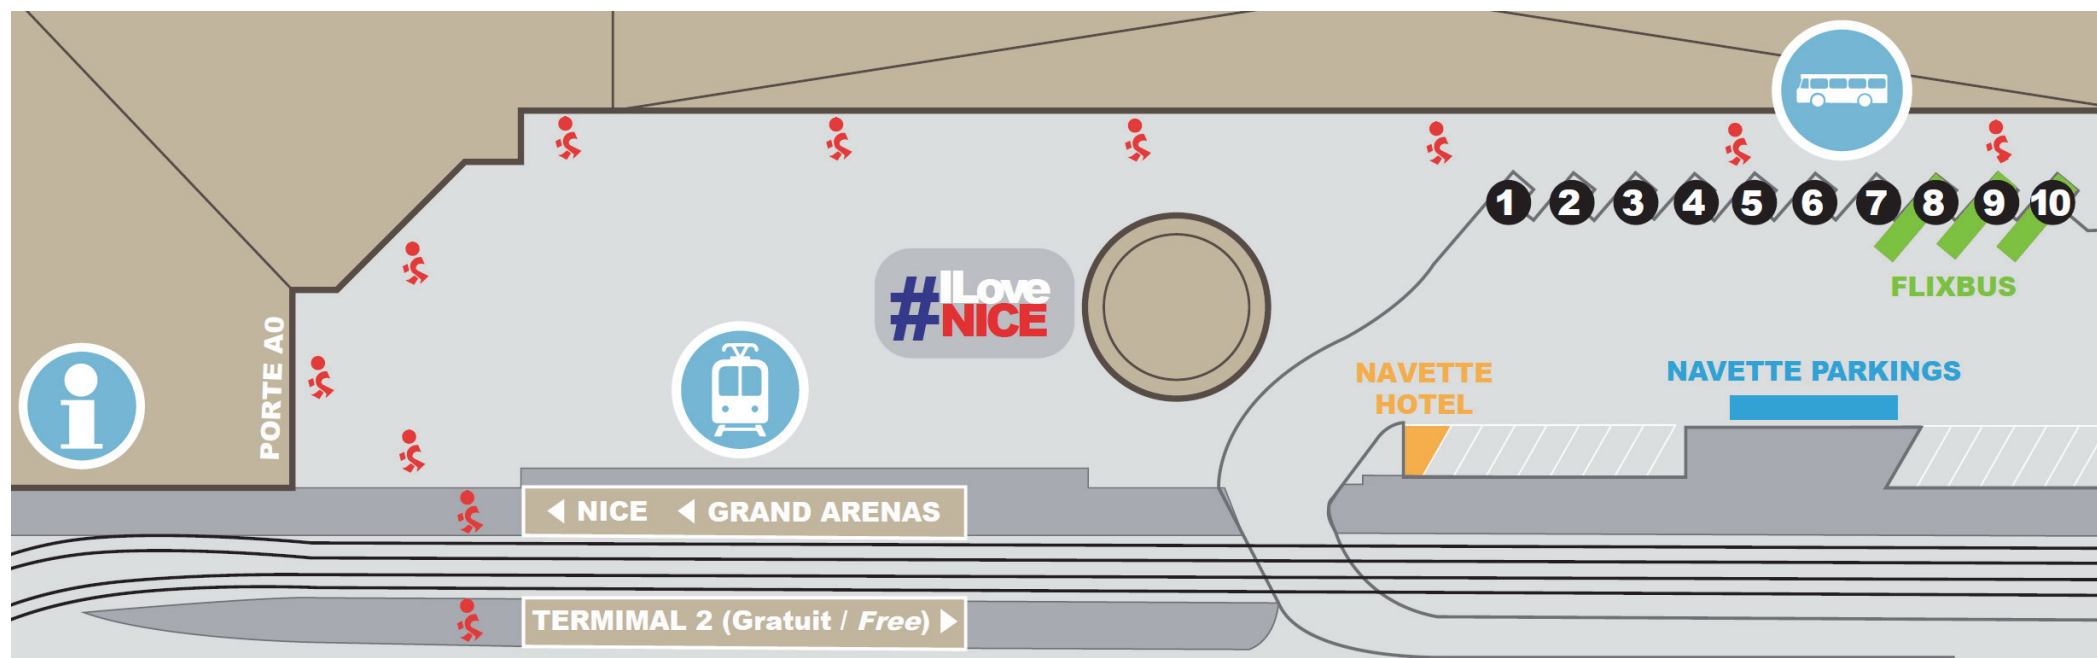

## ACCES TRAMWAY & BUS / ACCESS BUSES & TRAM

Lignes de TRAMWAY / TRAM lines	Sorties / Exit	Achat / Purchase
<b>NICE - Port Lympia (Tram 2)</b> Centre-Ville, Gare / City-Centre, Station	Porte / Gate <b>A0</b>	<b>DISTRIBUTEURS SUR LE QUAI</b>  VENDING MACHINES ON THE PLATFORM
<b>NICE - Saint-Isidore (Tram 3)</b>		

**Liaison gratuite / Free Connection** Terminal 2 <> Terminal 1 <> Grand Arénas (Saint-Augustin Gare / Station)

BUS / BUSES TERMINAL 1	Départ / Departure	Achat / Purchase
<b>FlixBus</b>	<b>Terminal 1</b> quais / platforms n° 8, 9, 10	<b>RESERVATION EN LIGNE</b>  BOOKING ONLINE

BUS / BUSES TERMINAL 2	Départ / Departure	Achat / Purchase
<b>Antibes &gt; Vallauris (82)</b>	<b>Terminal 2</b> quai / platform n° 3	<b>CENTRE DE SERVICES</b> Porte A3 - Tous les jours 8h00 – 21h00  <b>SERVICES CENTRE</b> Gate A3 - Daily 8.00 a.m – 9.00 p.m
<b>Cannes (81)</b>	<b>Terminal 2</b> quai / platform n° 2	
<b>Monaco &gt; Menton (80)</b>	<b>Terminal 2</b> quai / platform n° 1	

<b>Aix-en-Provence (60)</b>	<b>Terminal 2</b> quai / platform n° 7	<b>BILLET DANS LE BUS</b>  TICKET ON BOARD
<b>Digne &gt; Grenoble (51)</b>	<b>Terminal 2</b> quai / platform n° 7	
<b>Saint-Raphaël (90)</b>	<b>Terminal 2</b> quai / platform n° 7	
<b>Valberg (670)</b>	<b>Terminal 2</b> quai / platform n° 7	